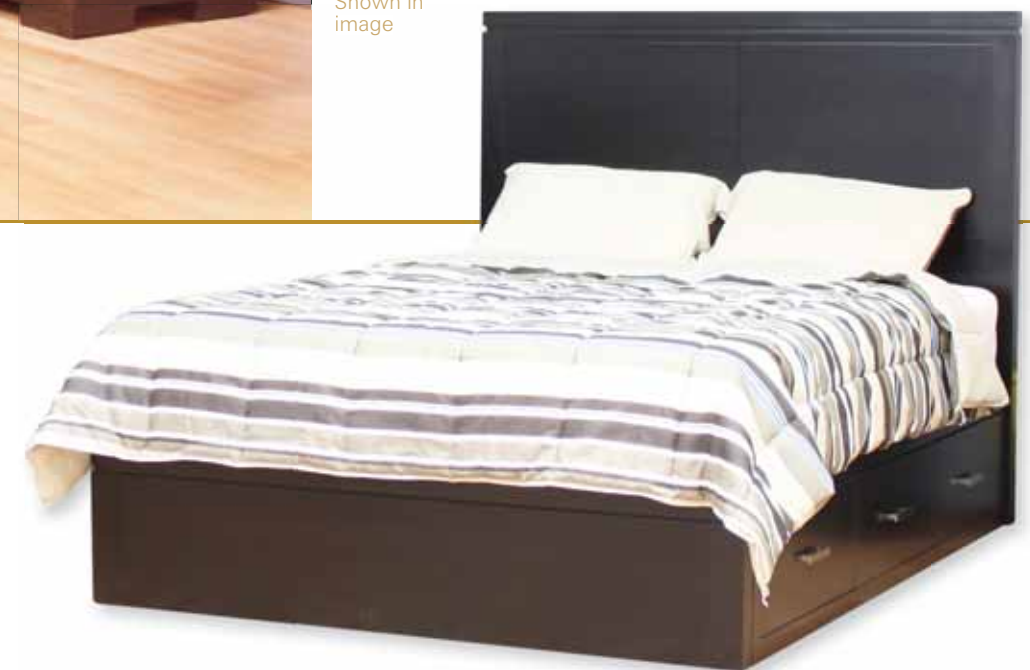

Bayville

Bedroom Collection

Headboard and Footboard
Louvre Option

3060
6-Drawer
Dresser
36"H
60"W
19½"D

3390
9-Drawer
Dresser
41"H
60"W
19½"D

3050
5-Drawer
Hiboy
52"H
36"W
19½"D

Kraemer
woodworking
inc.

Fine Furniture Features *by Kraemer*

brought
to you
by ...

Bayville

Bedroom Collection

Kraemer
woodworking
inc.

Bayville

Bedroom
Collection

3080
Wall Mirror
48"W
30"H
Shown in
image

3310
Panel Bed
Headboard 53"
Footboard 14"
Bed 60-78"W
Bed 83" L

3300
Louvered Bed
Same dimension as
3310
See over

30
6 Drawer Unit
14"H
Also available with
drawers in front of
footboard

3015
Lingerie Chest
6 Drawer
47"H
24"W
19½"D

3010
Night Table
1 Drawer
24"H
24"W
19½"D