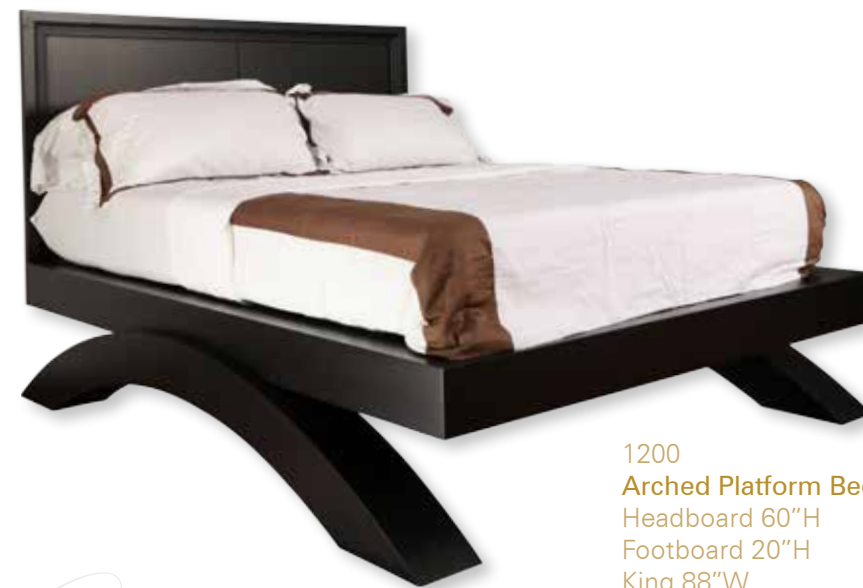

Fine Furniture Features *by Kraemer*

brought
to you
by . . .

Image
Bedroom Collection

San Diego, CA

1256
Highboy
6 Drawer
52½"H
40"W
21"D

1233
Night Table
3 Drawer
31"H
24"W
19"D

1200
Arched Platform Bed
Headboard 60"H
Footboard 20"H
King 88"W
Queen 70"W
Bed 87"L